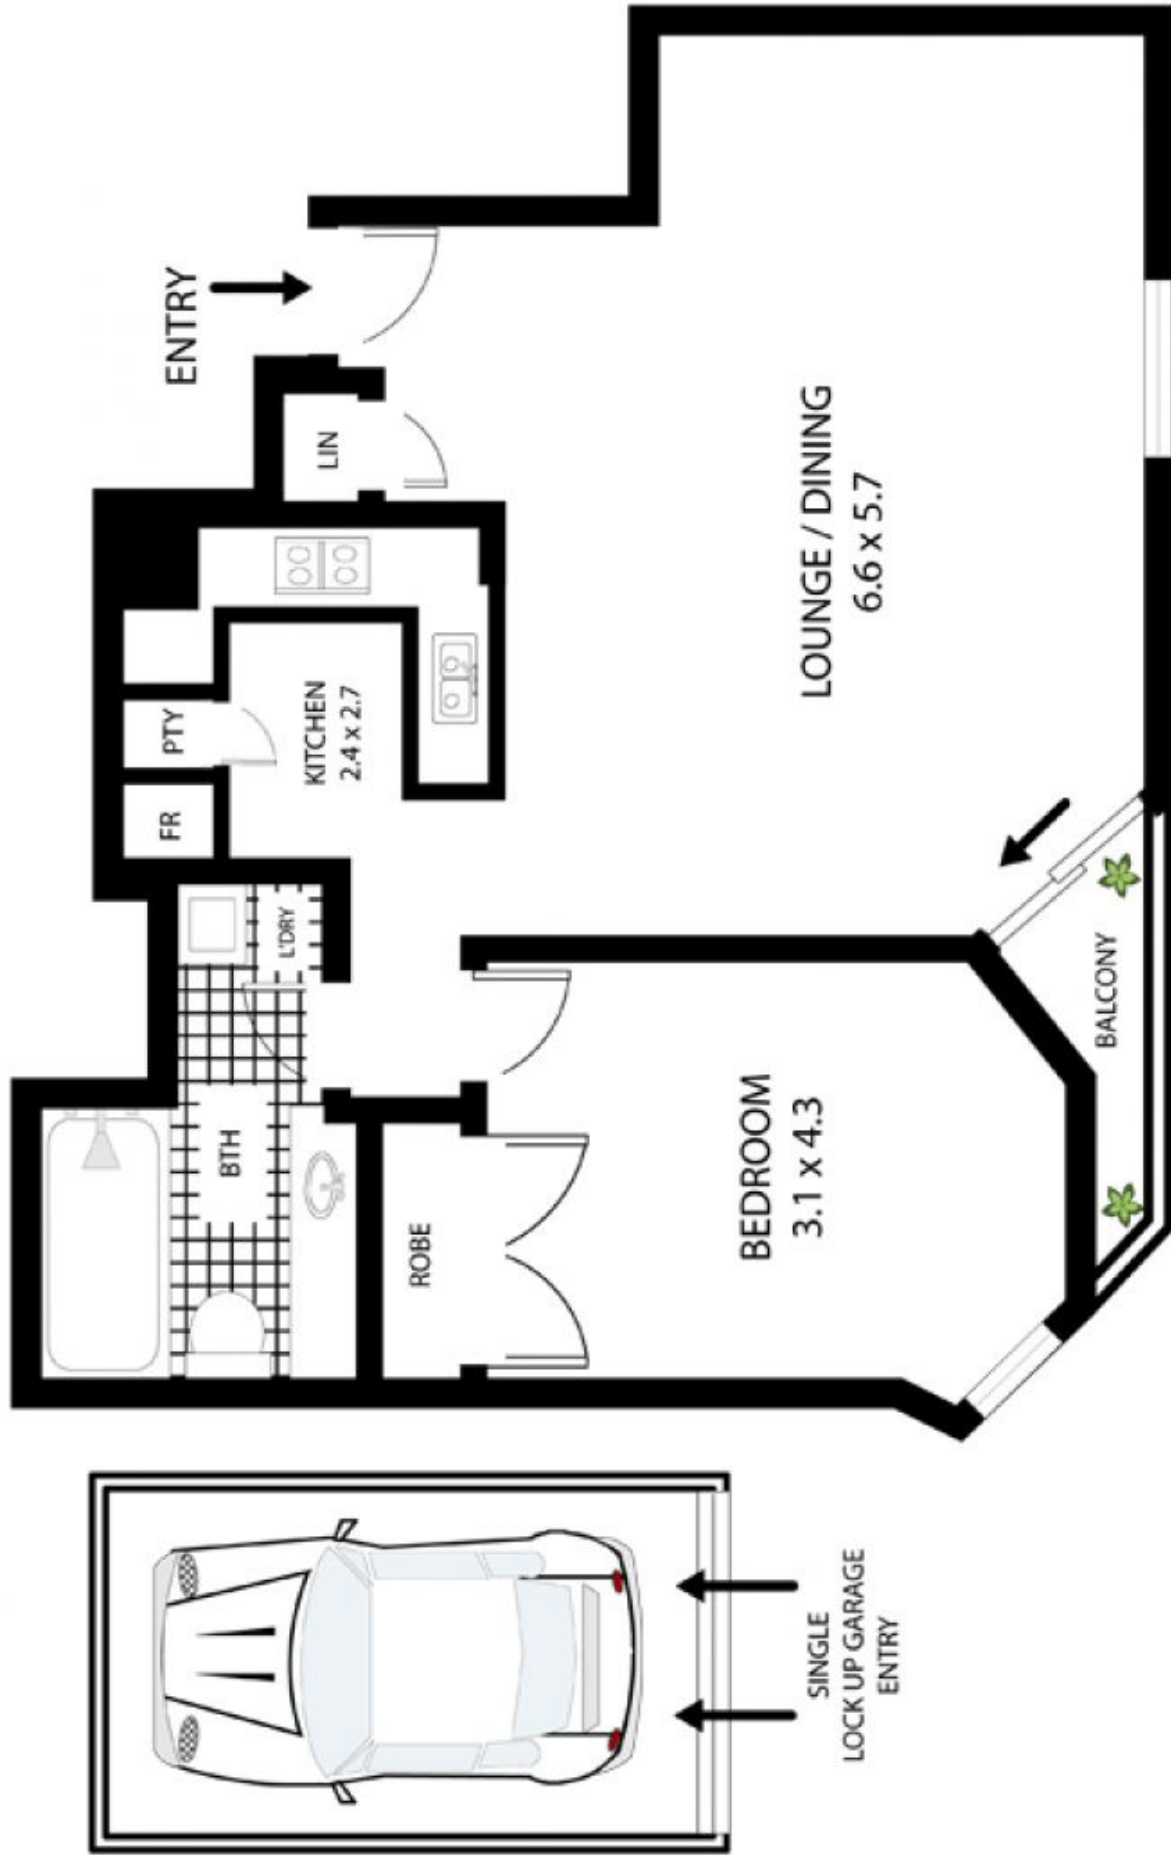

15C/70 Alfred Street MILSONS POINT NSW

1  1  1 

View : <https://www.milsonre.com/sale/nsw/north-shore-lower/milsons-point/residential/apartment/5930584>

15C/70 Alfred St Milsons Point

All measurements are approximate only. Plan is provided as an indication of layout

SCALE